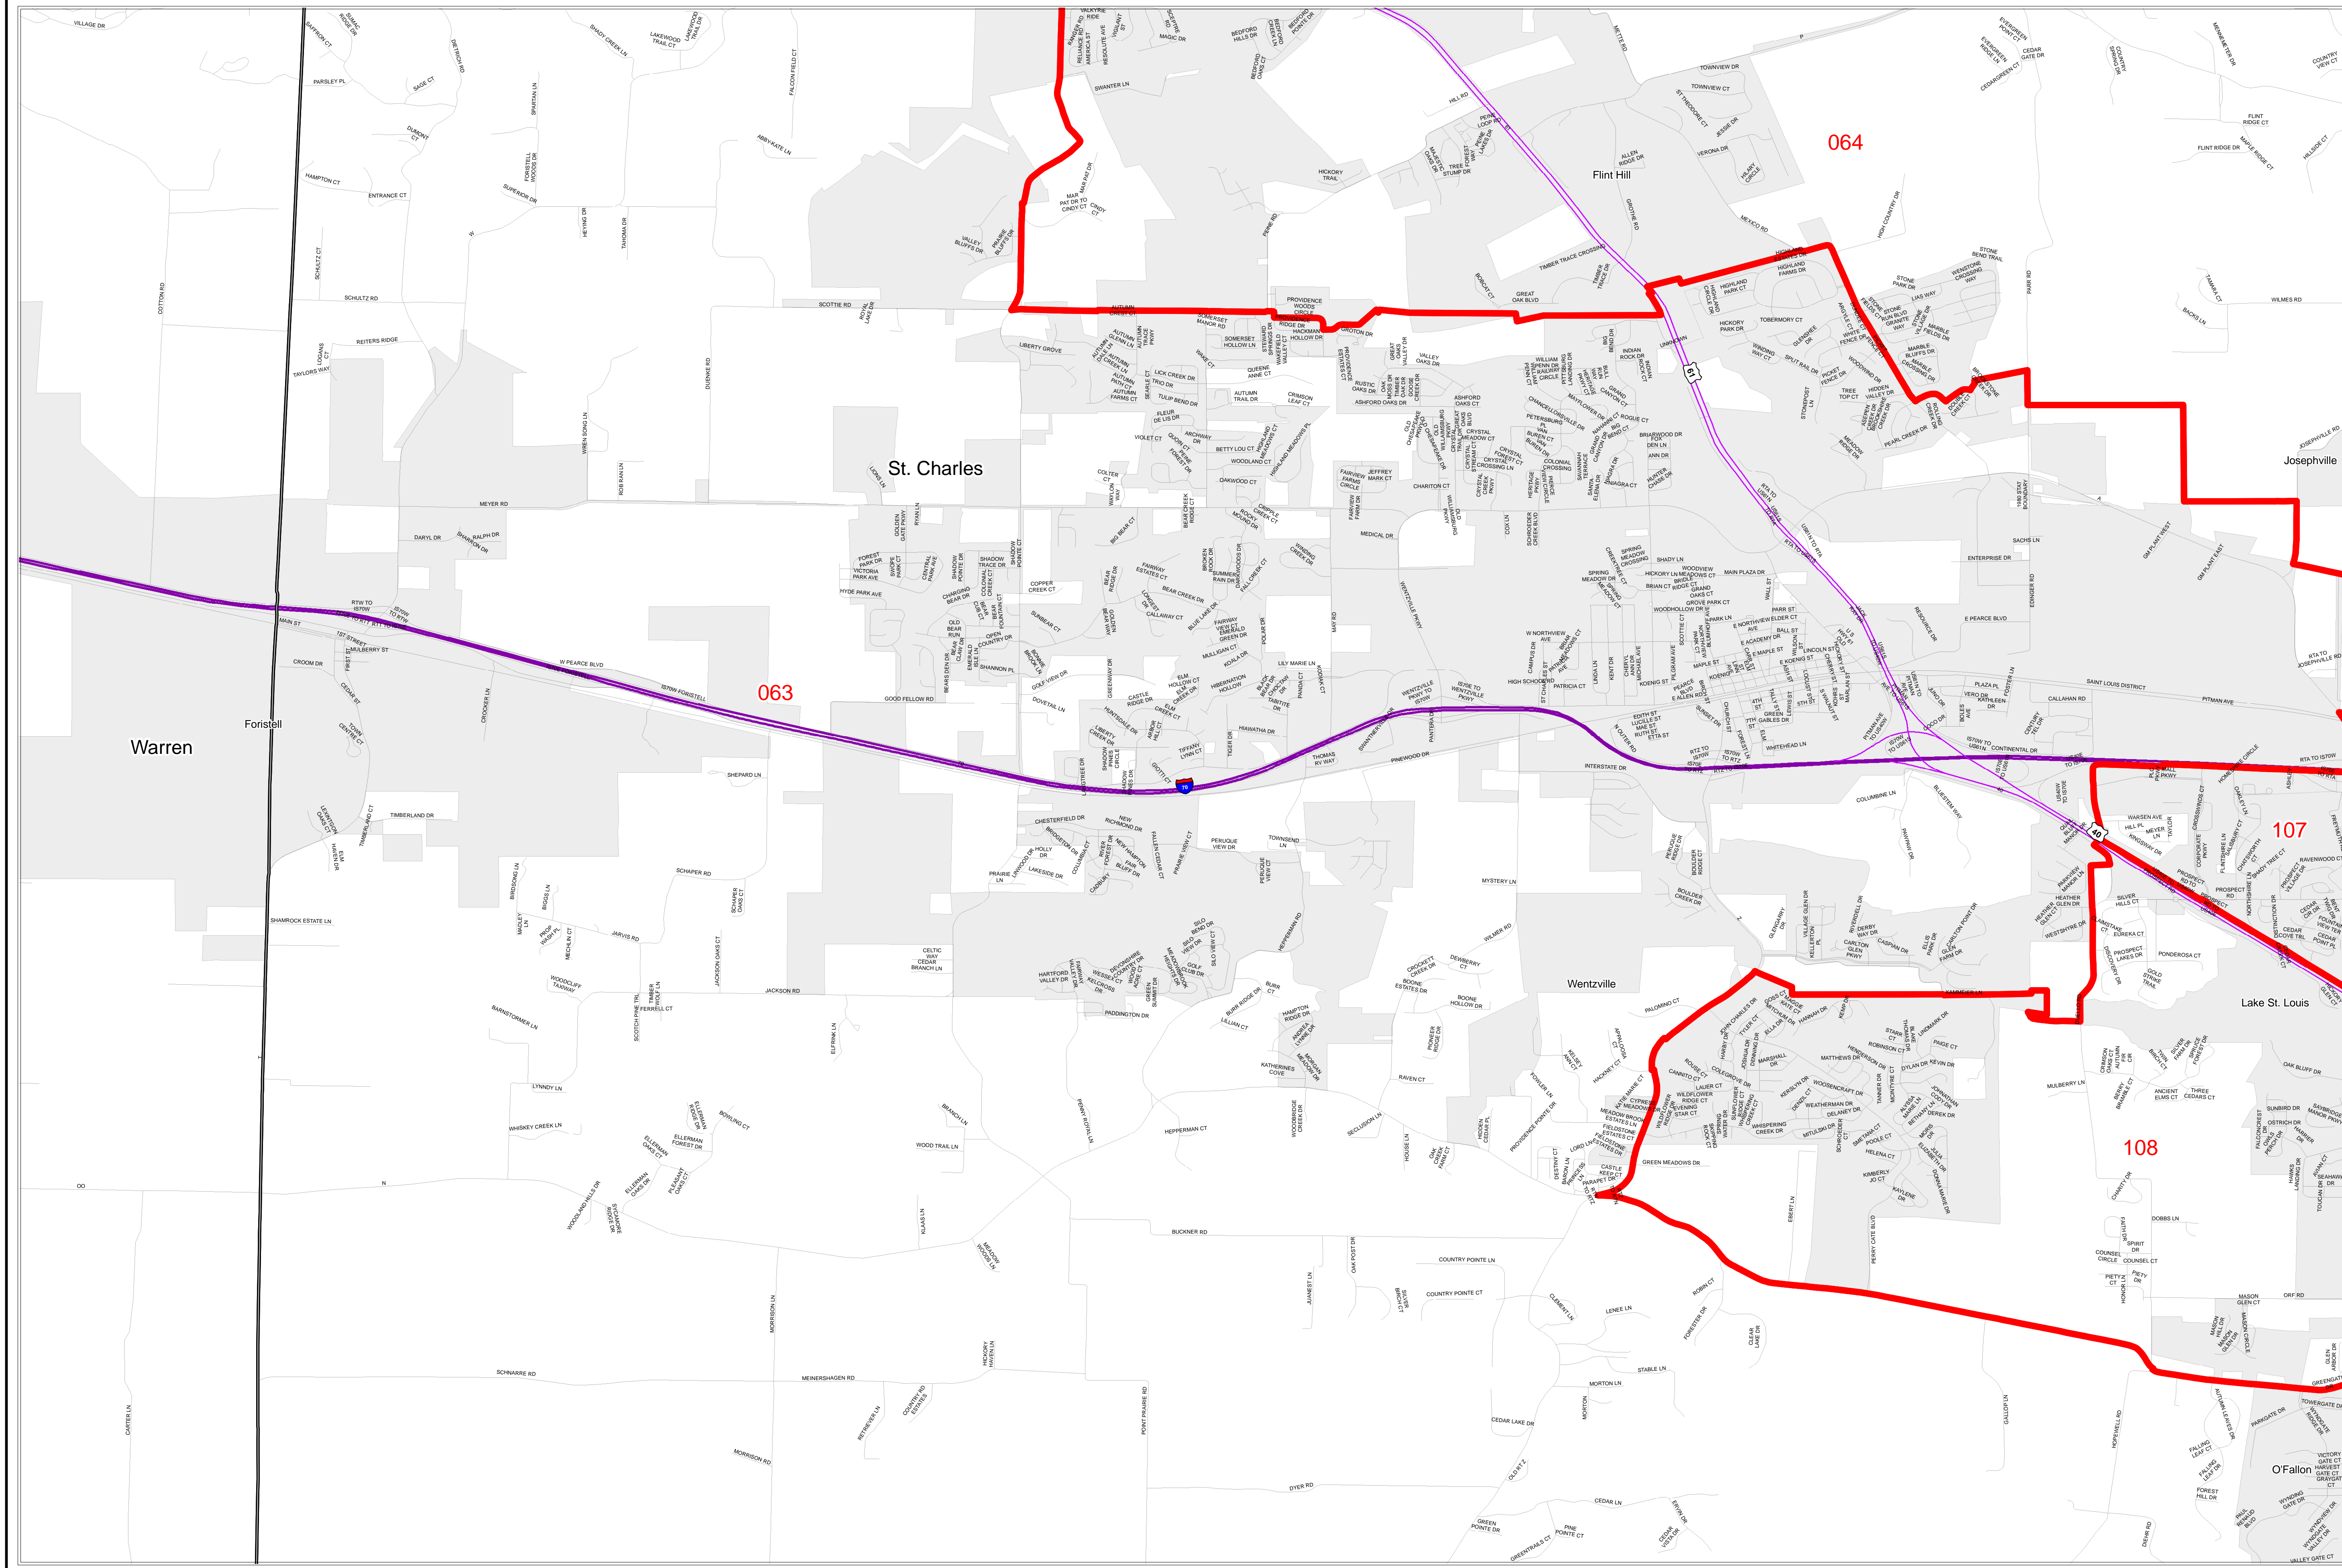

House Apportionment Plan 2011

Missouri Appellate Apportionment Commission

St. Charles County